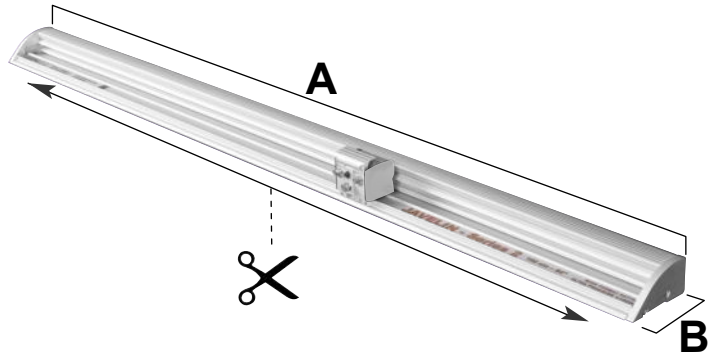

Javelin Series 2 & Javelin Integra Dimensional Charts

	JA2110	JA2160	JA2210	JA2260	JA2310
Cut Length cm (")	110 (44)	160 (64)	210 (84)	260 (104)	310 (124)
A cm (")	128 (50)	178 (70)	228 (90)	278 (110)	328 (130)
B cm (")	13 (5.2)	13 (5.2)	13 (5.2)	13 (5.2)	13 (5.2)
Packed Weight KG (lbs)	13 (29)	19 (42)	23 (51)	27 (59)	32 (70)
Packed Dimensions cm (")	138x17x15 (55x7x6)	188x17x15 (75x7x6)	238x17x15 (95x7x6)	290x22x15 (116x9x6)	338x22x15 (135x9x6)

	JIT160	JIT210	JIT260	JIT310
Cut Length cm (")	160 (64)	210 (84)	260 (104)	310 (124)
A cm (")	183 (72)	233 (91)	283 (111)	333 (130)
B cm (")	16 (6.3)	16 (6.3)	16 (6.3)	16 (6.3)
Packed Weight KG (lbs)	24 (53)	28 (62)	35 (77)	40 (88)
Packed Dimensions cm (")	189x22x15 (76x9x6)	240x22x15 (96x9x6)	290x22x15 (116x9x6)	336x22x15 (134x9x6)